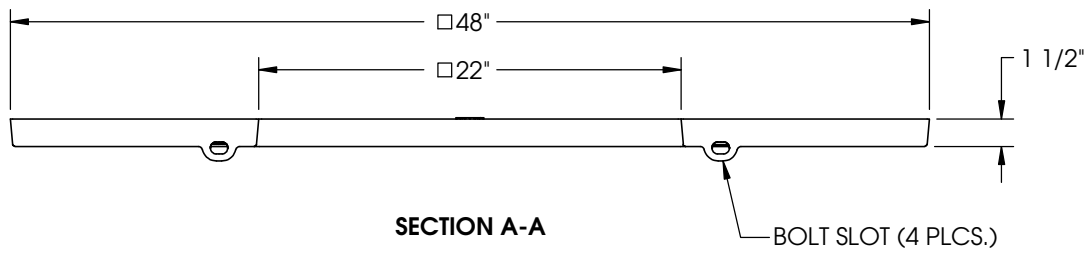

8884 PRISM Tree Grate Set

Supplied By:

**TRENCHDRAIN
SUPPLY**
877-903-7246
www.trenchdrainsupply.com

3/8" FLAT FACE
GOTHIC LETTERS

1/2" TYP

A
↑

A
↑

SECTION A-A

BOLT SLOT (4 PLCS.)

Product Number

00888431C01

Design Features

- Materials
Tree Grate
Gray Iron (CL35B)

- Design Load
Non-Traffic
- Open Area
560 sq. inches
- Coating
Undipped
- √ Designates Machined Surface

Certification

- ASTM A48
- ADA
-
- Country of Origin: USA

Major Components

(2) 00888431

Drawing Revision

- 2/1/2013 Designer: KK
- 3/6/2014 Revised By: MAH

Disclaimer

Weights (lbs/kg), dimensions (inches/mm) and drawings provided for your guidance. We reserve the right to modify specifications without prior notice.