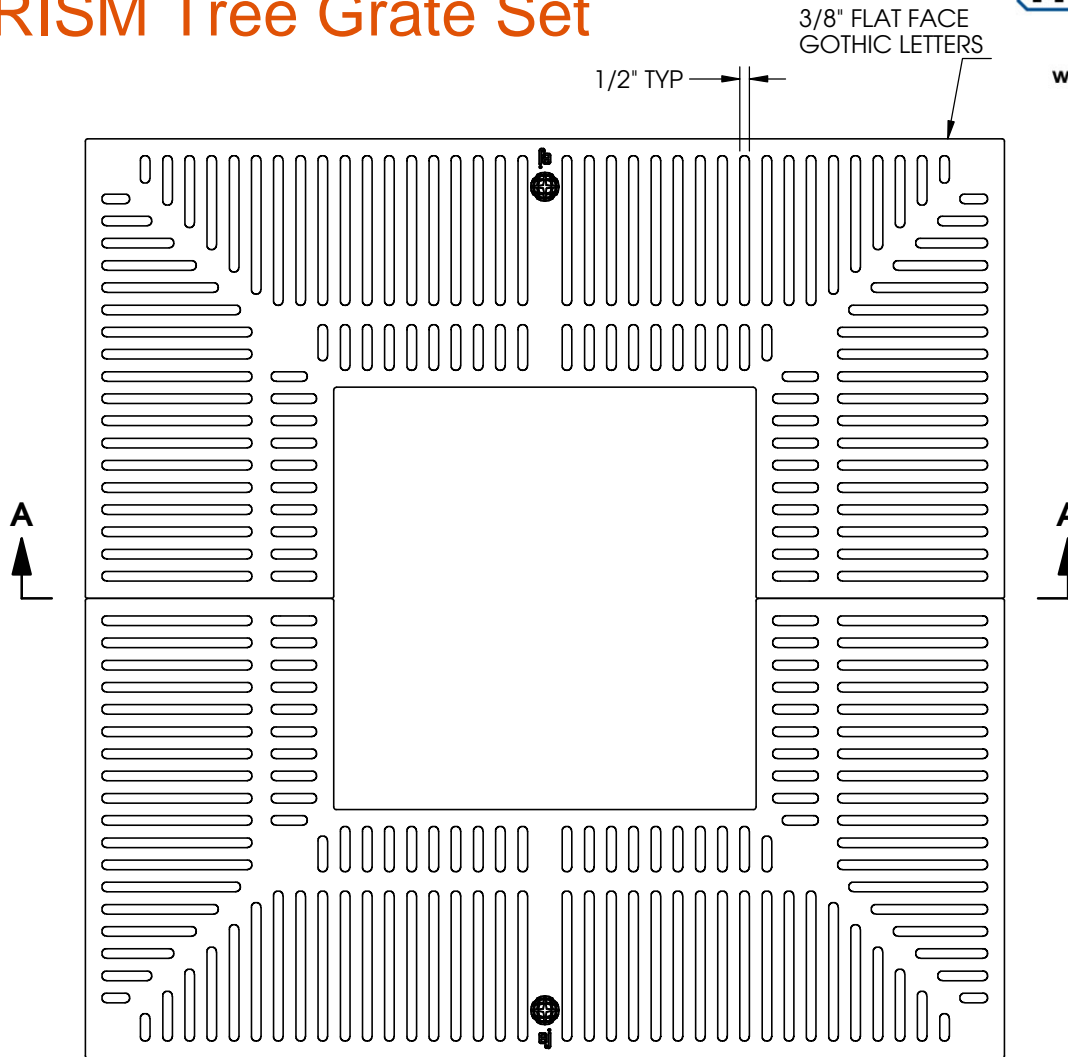

8884 PRISM Tree Grate Set

Supplied By:

**TRENCHDRAIN
SUPPLY**
877-903-7246
www.trenchdrainsupply.com

3/8" FLAT FACE
GOTHIC LETTERS

1/2" TYP

A
↑

A
↑

SECTION A-A

BOLT SLOT (4 PLCS.)

Product Number

00888431C01

Design Features

- Materials
Tree Grate
Gray Iron (CL35B)

- Design Load
Non-Traffic
- Open Area
560 sq. inches
- Coating
Undipped
- √ Designates Machined Surface